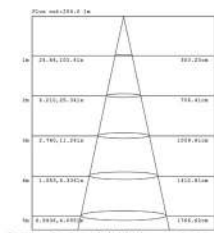

Multi-Color Series

5050 RGB Top LEDs [60LEDs/M] (14.4W/M)

RGB

- Source by 5050RGB Top LEDs.
- 3 colors in one LED, achieve smooth and colorful
- RGB mixing effect by using RGB controller.
- Perfect for interior decorative lighting of different kind of entertainment application such as pub, karaoke, events and signage lighting etc.

Data	24V	12V
<b>Voltage</b>	24V DC	12V DC
<b>Power</b>	14.4W/m	14.4W/m
<b>Current</b>	0.6A/m	1.2A/m
<b>Max. LM. Flux</b>	600LM/m	600LM/m
<b>Dimensions</b>	5000x10x1.8mm (196.85"x0.39"x0.08")	5000x10x1.8mm (196.85"x0.39"x0.08")
<b>Unit Length</b>	100mm/ 6LEDs (3.94"/ 6LEDs)	50mm/ 3LEDs (1.97"/ 3LEDs)
<b>LED Qty.</b>	60LEDs/m, 16.67mm (0.66") LED pitch	60LEDs/m, 16.67mm (0.66") LED pitch
<b>Waterproof IP</b>	20,54,65,67,68	20,54,65,67,68

Ra	CCT.	Lm/M	Lm/M
RGB	600	WW-FLS103T50FC060B-24(WCP)	600 WW-FLS103T50FC060B-12(WCP)
R:618-628/G:518-528/B:464-474			

Photometric Diagrams

Illuminance Distribution

Installation Diagram

Suitable Accessories