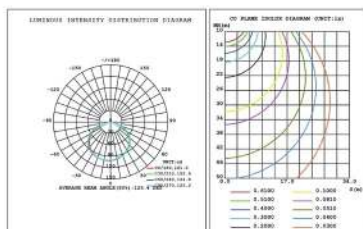

Data	24V	12V
<b>Voltage</b>	24V DC	12V DC
<b>Power</b>	14.4W/m	14.4W/m
<b>Current</b>	0.6A/m	1.2A/m
<b>Max. LM. Flux</b>	600LM/m	600LM/m
<b>Dimensions</b>	5000x10x1.8mm (196.85"x0.39"x0.08")	5000x10x1.8mm (196.85"x0.39"x0.08")
<b>Unit Length</b>	100mm/ 6LEDs (3.94"/ 6LEDs)	50mm/ 3LEDs (1.97"/ 3LEDs)
<b>LED Qty.</b>	60LEDs/m, 16.67mm (0.66") LED pitch	60LEDs/m, 16.67mm (0.66") LED pitch
<b>Waterproof IP</b>	20,54,65,67,68	20,54,65,67,68

Ra	CCT.	Lm/M	Lm/M
RGB	600	WW-FLS103T50FC060B-24(WCP)	600 WW-FLS103T50FC060B-12(WCP)
R:618-628/G:518-528/B:464-474			

Photometric Diagrams

Illuminance Distribution

Installation Diagram

Suitable Accessories