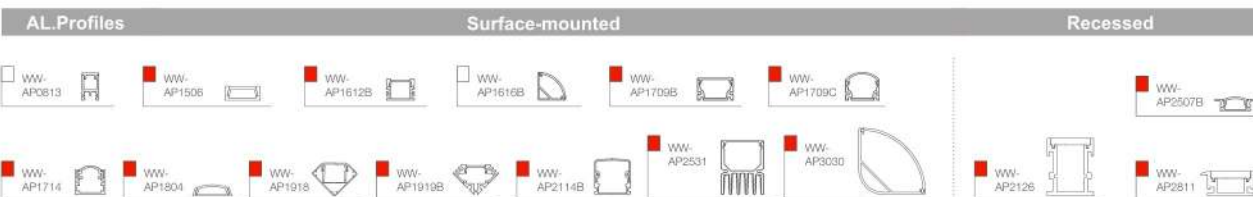

Data	
Voltage	12V DC
Power	7.68W/m
Current	0.64A/m
Max. LM. Flux	230LM/m
Dimensions	5000x10x1.8mm (196.85"x0.39"x0.08")
Unit Length	100mm/ 6LEDs (3.94"/ 6LEDs)
LED Qty.	60LEDs/m, 16.67mm (0.66") LED pitch
Waterproof IP	20,65

Ra	CCT.	Lm/M
	230	WW-FLS201T50FC060B-12(WCP)-IC
R:618-628/G:518-528/B:464-474		

Digital / Chasing function
RGB color controlling system

Color mixing and programming

Photometric Diagrams

Illuminance Distribution

Installation Diagram

Suitable Accessories

Recommend

Content
Waterproof
Strip Portfolio
Constant-Current
High Efficacy
Effic-Plus
2835
2016
2110
5050
3528
Side-Emit
3014
Multi-Color
Functional
Linear Light Source
AC
Neon Flex
Accessories
Racks
Linear Lighting