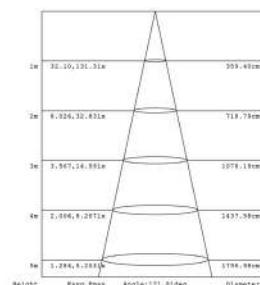

Data	
Voltage	12V DC
Power	7.68W/m
Current	0.64A/m
Max. LM. Flux	230LM/m
Dimensions	5000x10x1.8mm (196.85"x0.39"x0.08")
Unit Length	100mm/ 6LEDs (3.94"/ 6LEDs)
LED Qty.	60LEDs/m, 16.67mm (0.66") LED pitch
Waterproof IP	20,65

Ra	CCT.	Lm/M
	230	WW-FLS201T50FC060B-12(WCP)-IC
R:618-628/G:518-528/B:464-474		

Digital / Chasing function
RGB color controlling system

Color mixing and programming

Photometric Diagrams

Illuminance Distribution