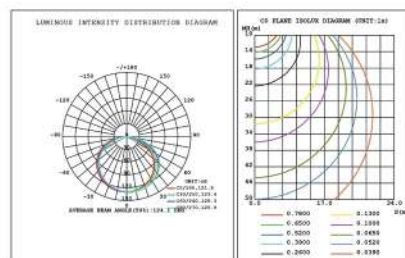

Data	
Voltage	12V DC
Power	7.68W/m
Current	0.64A/m
Max. LM. Flux	230LM/m
Dimensions	5000x10x1.8mm (196.85"x0.39"x0.08")
Unit Length	100mm/ 6LEDs (3.94"/ 6LEDs)
LED Qty.	60LEDs/m, 16.67mm (0.66") LED pitch
Waterproof IP	20,65

Ra	CCT.	Lm/M
	230	WW-FLS201T50FC060B-12(WCP)-IC
R:618-628/G:518-528/B:464-474		

Digital / Chasing function
RGB color controlling system

Color mixing and programming

Photometric Diagrams

Illuminance Distribution