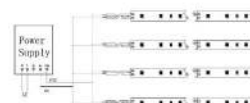

Multi-Color Series

5050 RGBIC Top LEDs [60LEDs/M] (7.68W/M)

RGBIC

- Source by 5050RGB Top LEDs
- By using RGB controller, it can achieve different color changing effect such as gradual changing, hopping, chasing and scrolling effect.
- Perfect for interior decorative lighting of different kind of entertainment application such as pub, karaoke, events and signage lighting etc.

Data	
Voltage	12V DC
Power	7.68W/m
Current	0.64A/m
Max. LM. Flux	230LM/m
Dimensions	5000x10x1.8mm (196.85"x0.39"x0.08")
Unit Length	100mm/ 6LEDs (3.94"/ 6LEDs)
LED Qty.	60LEDs/m, 16.67mm (0.66") LED pitch
Waterproof IP	20,65

Ra	CCT.	Lm/M
	230	WW-FLS201T50FC060B-12(WCP)-IC
R:618-628/G:518-528/B:464-474		

Digital / Chasing function
RGB color controlling system

Color mixing and programming

Photometric Diagrams

Illuminance Distribution

Installation Diagram

Suitable Accessories

Recommend

Content
Waterproof
Strip Portfolio
Constant-Current
High Efficacy
Effic-Plus
2835
2016
2110
5050
3528
Side-Emit
3014
Multi-Color
Functional
Linear Light Source
AC
Neon Flex
Accessories
Racks
Linear Lighting