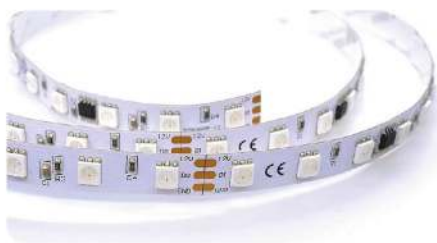

Multi-Color Series

5050 RGBIC Top LEDs [60LEDs/M] (7.68W/M)

RGBIC

- Source by 5050RGB Top LEDs
- By using RGB controller, it can achieve different color changing effect such as gradual changing, hopping, chasing and scrolling effect.
- Perfect for interior decorative lighting of different kind of entertainment application such as pub, karaoke, events and signage lighting etc.

Data	
Voltage	12V DC
Power	7.68W/m
Current	0.64A/m
Max. LM. Flux	230LM/m
Dimensions	5000x10x1.8mm (196.85"x0.39"x0.08")
Unit Length	100mm/ 6LEDs (3.94"/ 6LEDs)
LED Qty.	60LEDs/m, 16.67mm (0.66") LED pitch
Waterproof IP	20,65

Ra	CCT.	Lm/M
	230	WW-FLS201T50FC060B-12(WCP)-IC
R:618-628/G:518-528/B:464-474		

Digital / Chasing function
RGB color controlling system

Color mixing and programming

Photometric Diagrams

Illuminance Distribution

Installation Diagram

Suitable Accessories

Recommend

Content
Waterproof
Strip Portfolio
Constant-Current
High Efficacy
Effic-Plus
2835
2016
2110
5050
3528
Side-Emit
3014
Multi-Color
Functional
Linear Light Source
AC
Neon Flex
Accessories
Racks
Linear Lighting