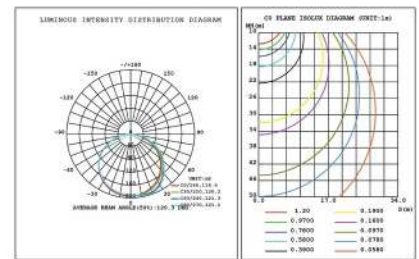

Multi-Color Series - 5050 RGBW Top LEDs

[60LEDs/M] (19.2W/M)

- Source by 5050RGBW Top LEDs, 4 colors in one LED
- Single color or four colors can be controlled together or separate by using RGBW controller.
- Perfect for interior decorative lighting of different kind of entertainment application such as pub, karaoke, events and signage lighting etc.

Data	
Voltage	24V DC
Power	19.2W/m
Current	0.8A/m
Max. LM. Flux	720LM/m
Dimensions	5000x12x1.8mm (196.85"x0.47"x0.08")
Unit Length	100mm/ 6LEDs (3.94"/ 6LEDs)
LED Qty.	60LEDs/m, 16.67mm (0.66") LED pitch
Waterproof IP	20,65

Ra	CCT.	Lm/M	
>80	5700-6500K	720	WW-FLS103T55FS060B-24(WCP)-HR
	3700-4250K	720	WW-FLS103T55FN060B-24(WCP)-HR
	4000K, 4500K, 5000K	600	WW-FLS103T55FW060B-24(WCP)-HR

Photometric Diagrams

Illuminance Distribution