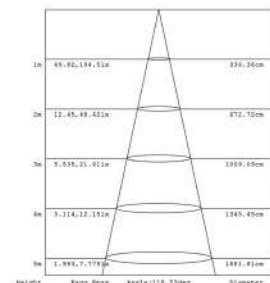

Illuminance Distribution

Installation Diagram

Suitable Accessories

AL.Profiles	Surface-mounted	Recessed
WW-AP0813	WW-AP150B	WW-AP2507B
WW-AP1714	WW-AP1612B	WW-AP2126
WW-AP1804	WW-AP1616B	WW-AP2811
WW-AP1918	WW-AP1709B	
WW-AP1918B	WW-AP1709C	
WW-AP2114B	WW-AP2531	
	WW-AP3030	

Recommend

Content
Waterproof
Strip Portfolio
Constant-Current
High Efficiency
Etri-Plus
2835
2016
2110
5050
3528
Side-Sight
3014
Multi-Color
Functional
Linear Light Source
AC
Neon Flex
Accessories
Packs
Linear Lighting